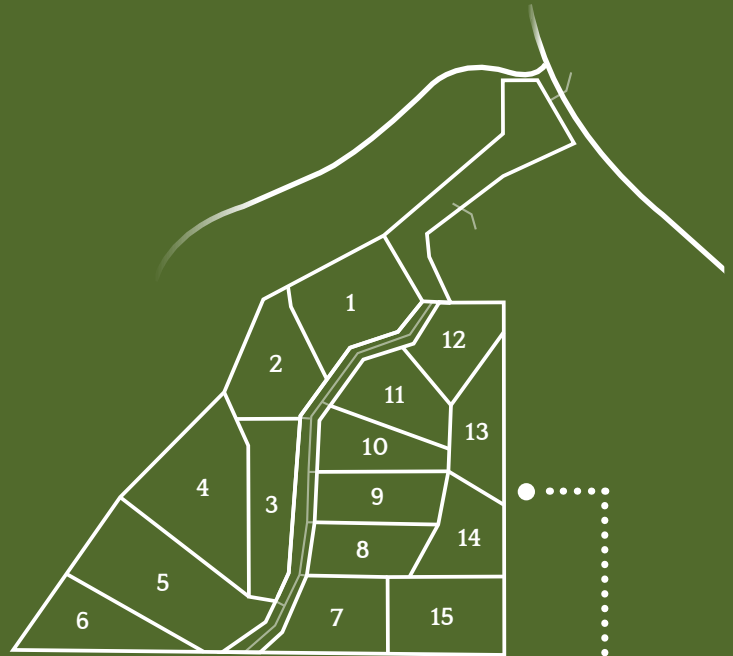

SPEARFISH
MOUNTAIN RANCH

WHITEWOOD, SOUTH DAKOTA

Your new home awaits

Found amidst the picturesque Black Hills of South Dakota, the private, gated community of Spearfish Mountain Ranch is your bridge between luxury and landscape. Featuring both 40-acre estate ranches and 2-acre residential lots, your new homestead awaits at Spearfish Mountain Ranch.

ALEC KEATING

630-648-9967
alec@keatingresources.com

GENERAL INFORMATION

spearfishmountainranch.com
Whitewood, South Dakota

A new world outside your door

● SMALLER LOTS

LOT	ACRES	PRICE
1	3.65	\$175,000
2	2.7	\$170,000
3	3.2	\$150,000
4	4.46	\$195,000
5	4.83	\$195,000
6	2.38	\$155,000
7	2.69	\$180,000
8	2.04	\$165,000
9	2.33	\$165,000
10	2.09	\$165,000
11	2.47	\$170,000
12	2.05	\$165,000
13	2.08	\$180,000
14	2.04	\$185,000
15	2.93	\$195,000

● LARGER LOTS

LOT	ACRES	PRICE
1	42.2	\$675,000
2	42.1	\$775,000
3	42.1	\$800,000
4	57.3	\$575,000
5	42.1	\$825,000
6	42.0	\$725,000
7	54.8	\$575,000
8	84	\$1,100,000
9	50	\$525,000
10	50	\$450,000
11	78.2	\$1,000,000
12	44.3	\$625,000